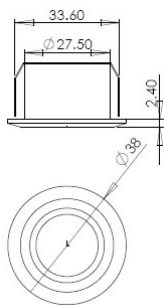

Dimensions

All Dimensions in mm

Product Specifications

Light Source	1 W High Power CREE LED
Driver Type	External Constant Current Driver
Driver Power Input	100~240vac, 50~60 Hz
Power consumption	Max 1.2W per lamp
Driver Output	350mA
Lumen per Lamp	Min 80 lm (Day Light)
Intensity per Lamp @ 1m	440 lux (Day Light) on 30 deg Lens
Lens Options	Standard: 30 deg. Custom: 60 deg
Colour Options	Standard: Day Light (Typ 6000K), Warm White (Typ 3000K) Custom: Red, Green, Blue, Amber
Operating Temperature	-5 ~+40 deg C
Estimated Lamp Life	50,000 hrs