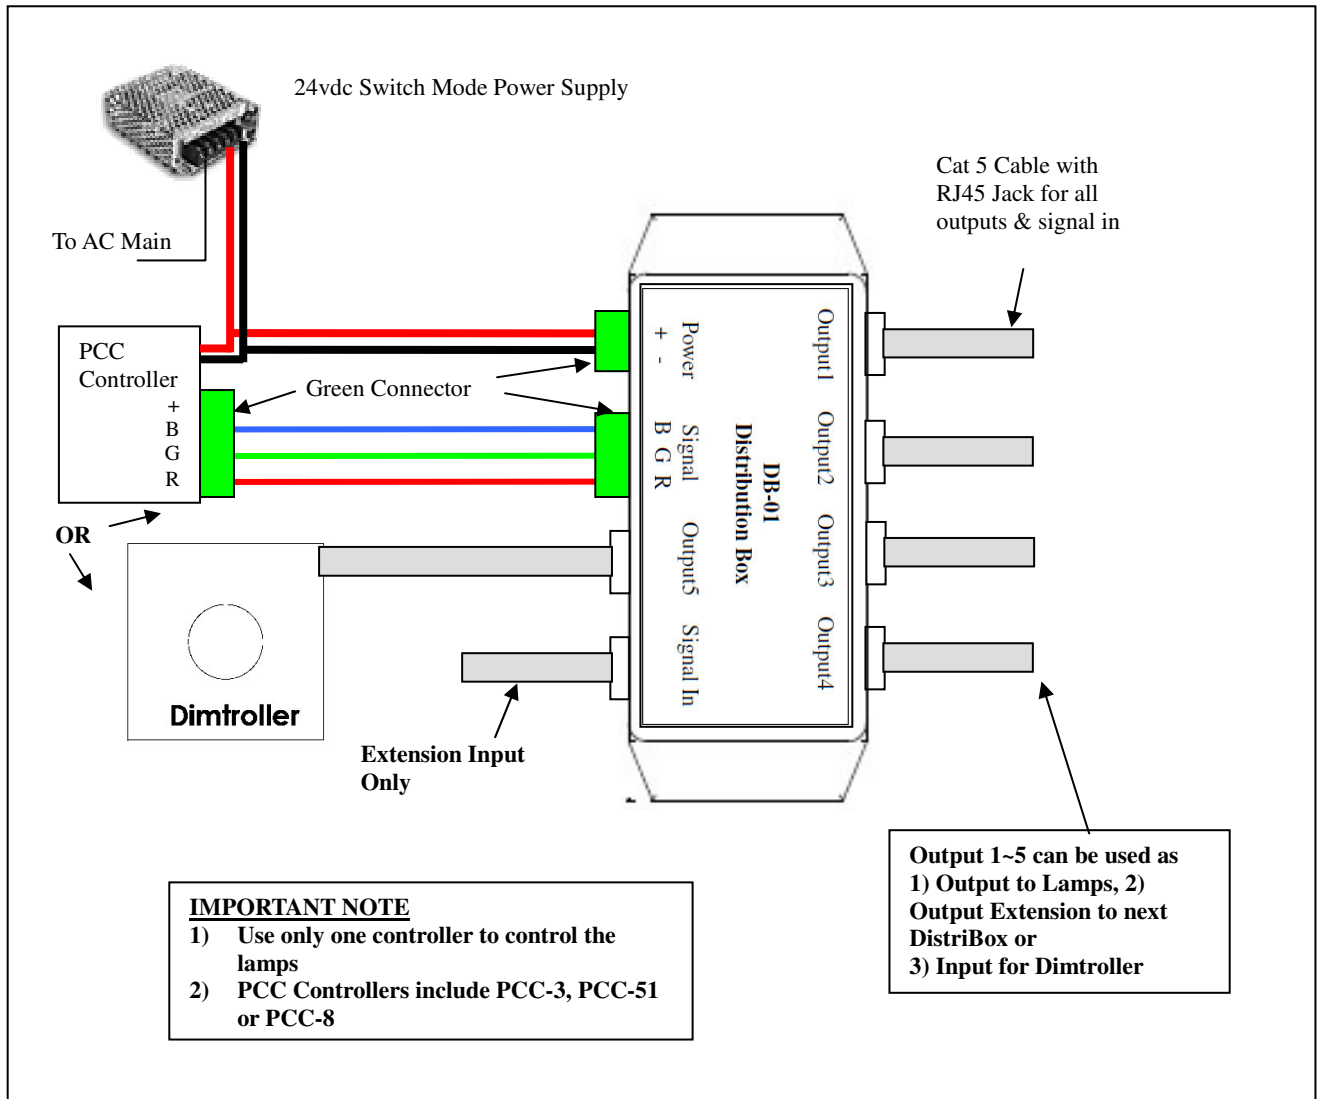

System Requirement

- 1) DistriBox DB-01
- 2) Power Supply, one per DistriBox
- 3) Prime Light's High Power Lamps with RJ45 connector
- 4) Prime Light's Controllers

Prime Light Pte Ltd reserves the right to change specification without prior notice.